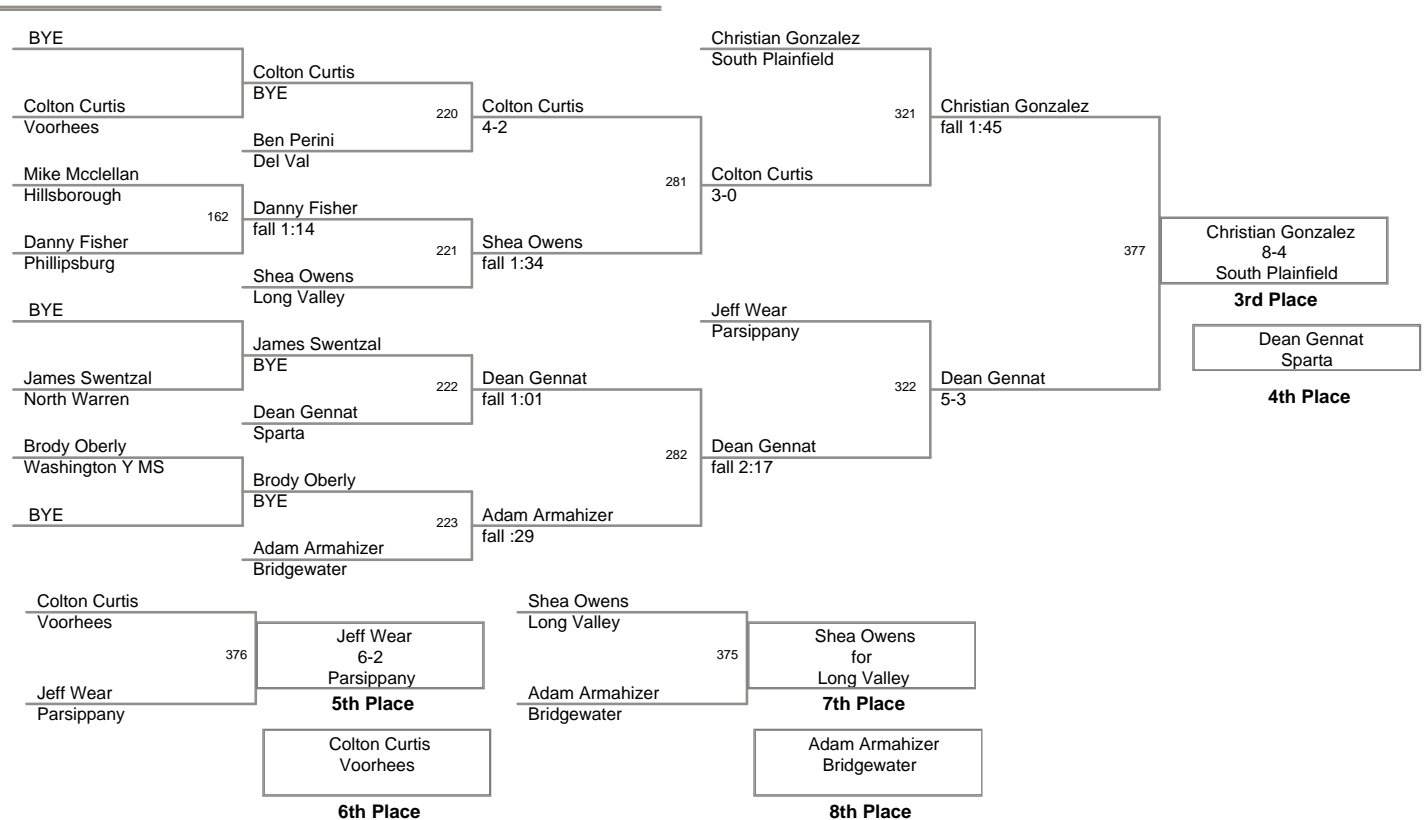

**112 Lbs**

**119 Lbs**

Grade School League  
Varsity

124 Lbs

**132 Lbs**

**140 Lbs**

**150 Lbs**

**175 Lbs**