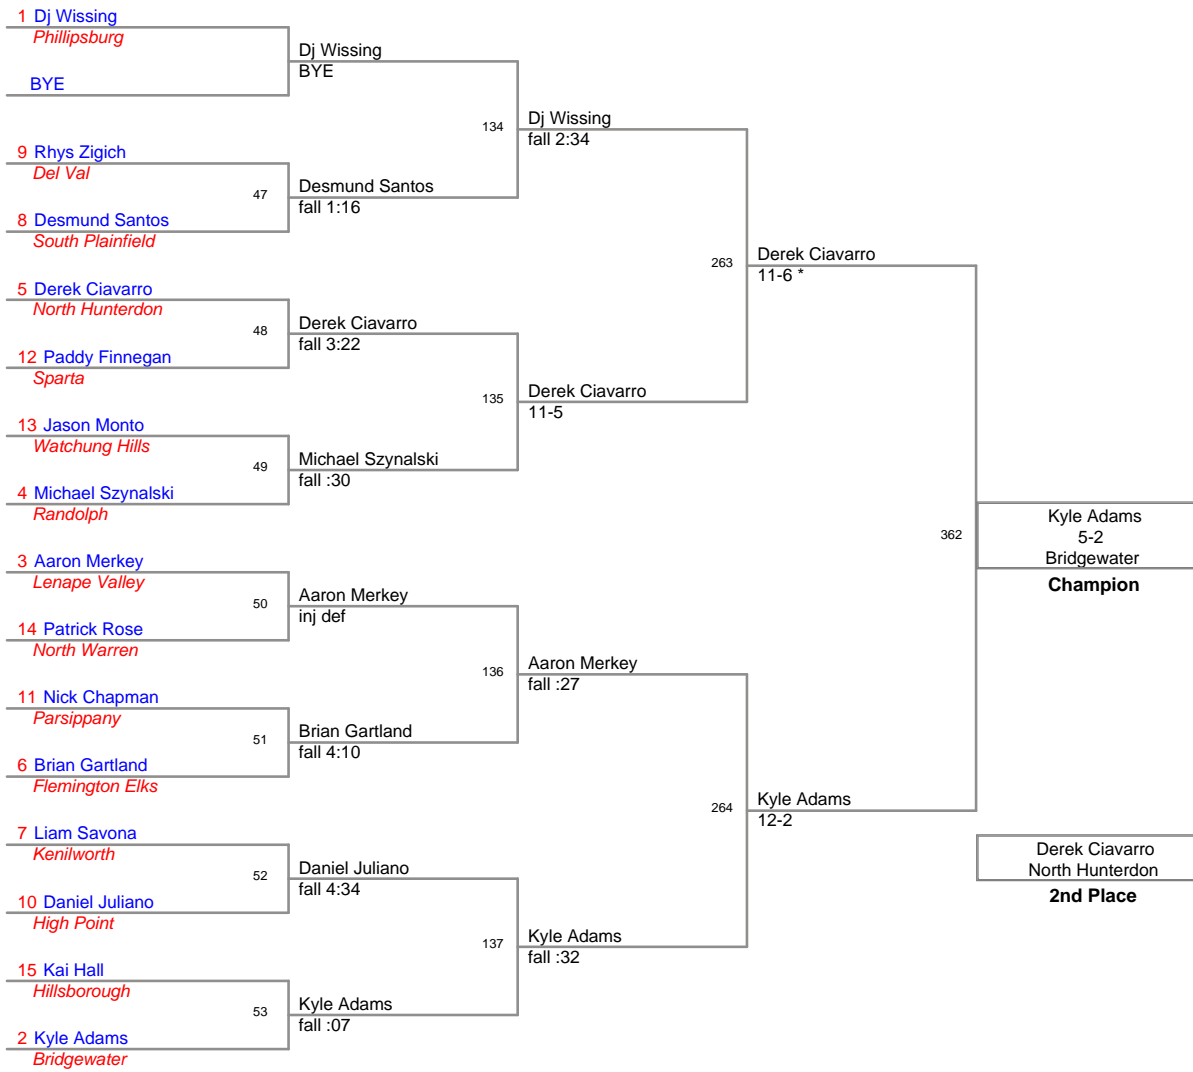

**75 Lbs**

**80 Lbs**

**85 Lbs**

**90 Lbs**

**95 Lbs**

Grade School League  
Varsity

**100 Lbs**

**107 Lbs**

**112 Lbs**

**119 Lbs**

Grade School League  
Varsity

124 Lbs

**132 Lbs**

**140 Lbs**

**150 Lbs**

**175 Lbs**