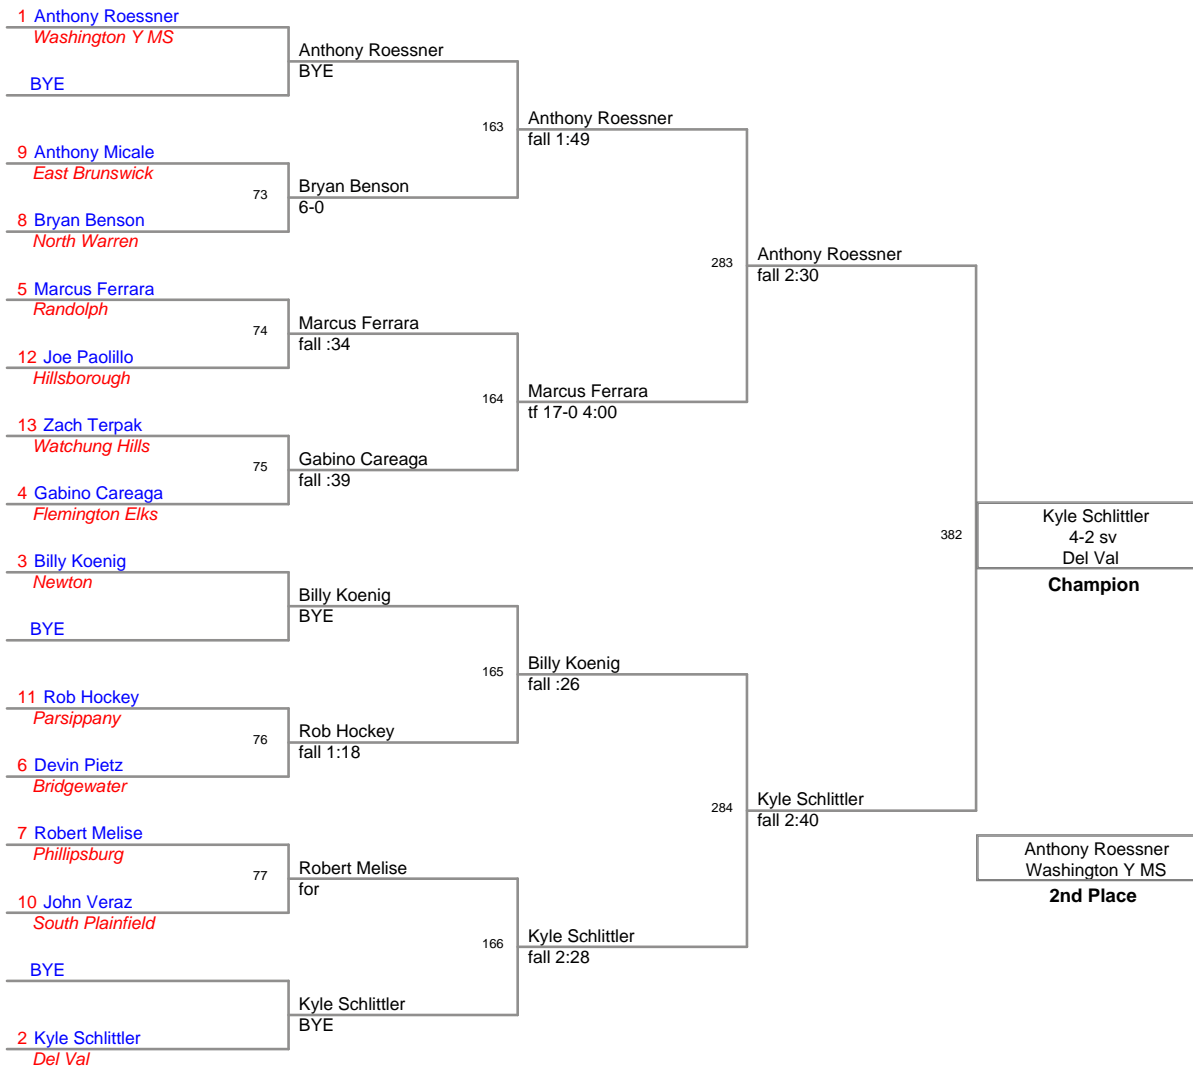

**112 Lbs**

**119 Lbs**

Grade School League  
Varsity

124 Lbs

**132 Lbs**

**140 Lbs**

**150 Lbs**

**175 Lbs**