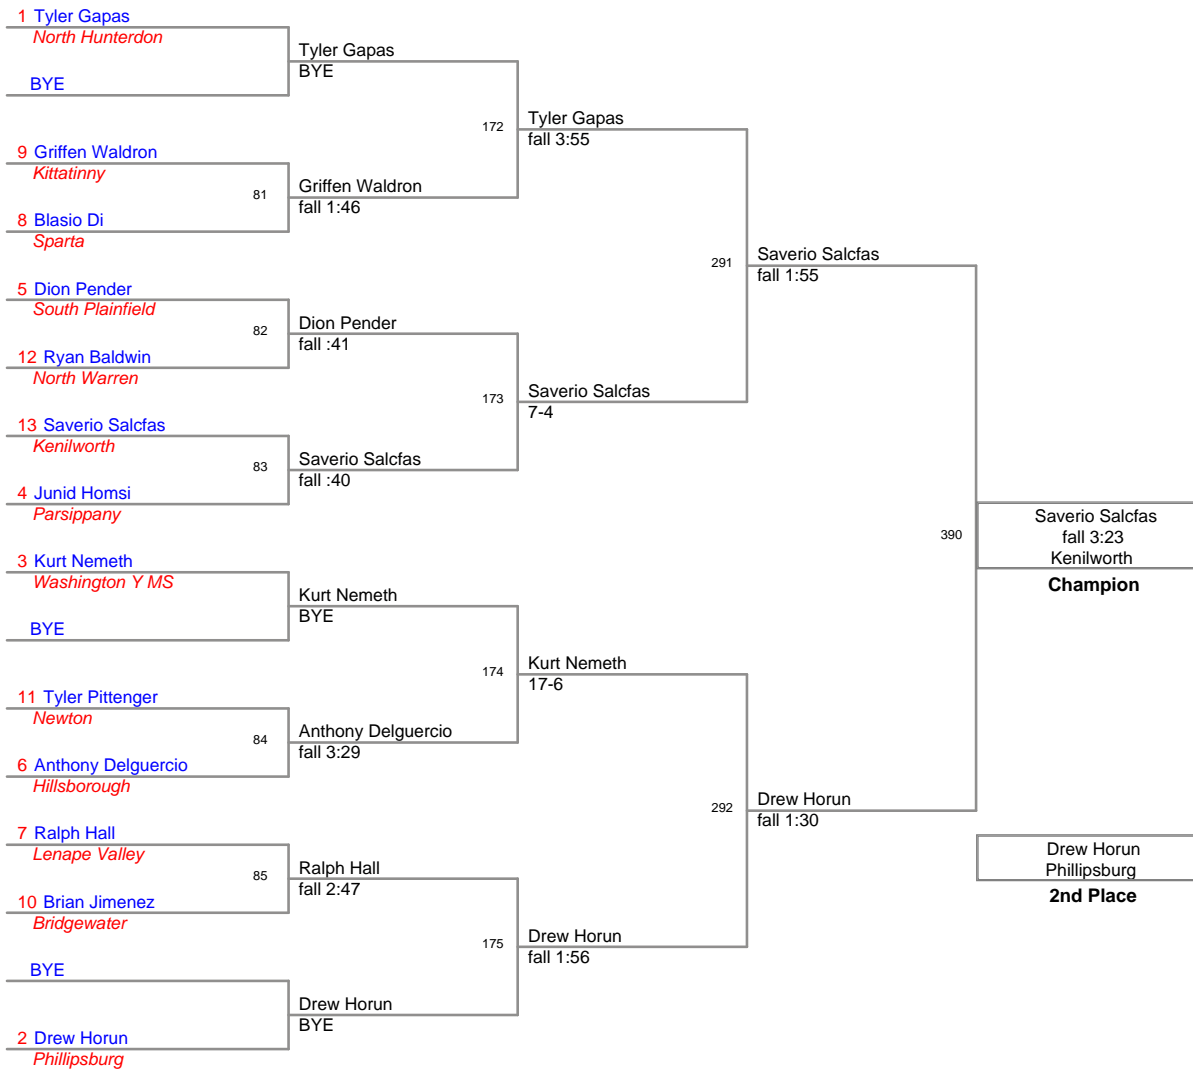

**112 Lbs**

**119 Lbs**

Grade School League  
Varsity

124 Lbs

**132 Lbs**

**140 Lbs**

**150 Lbs**

**175 Lbs**