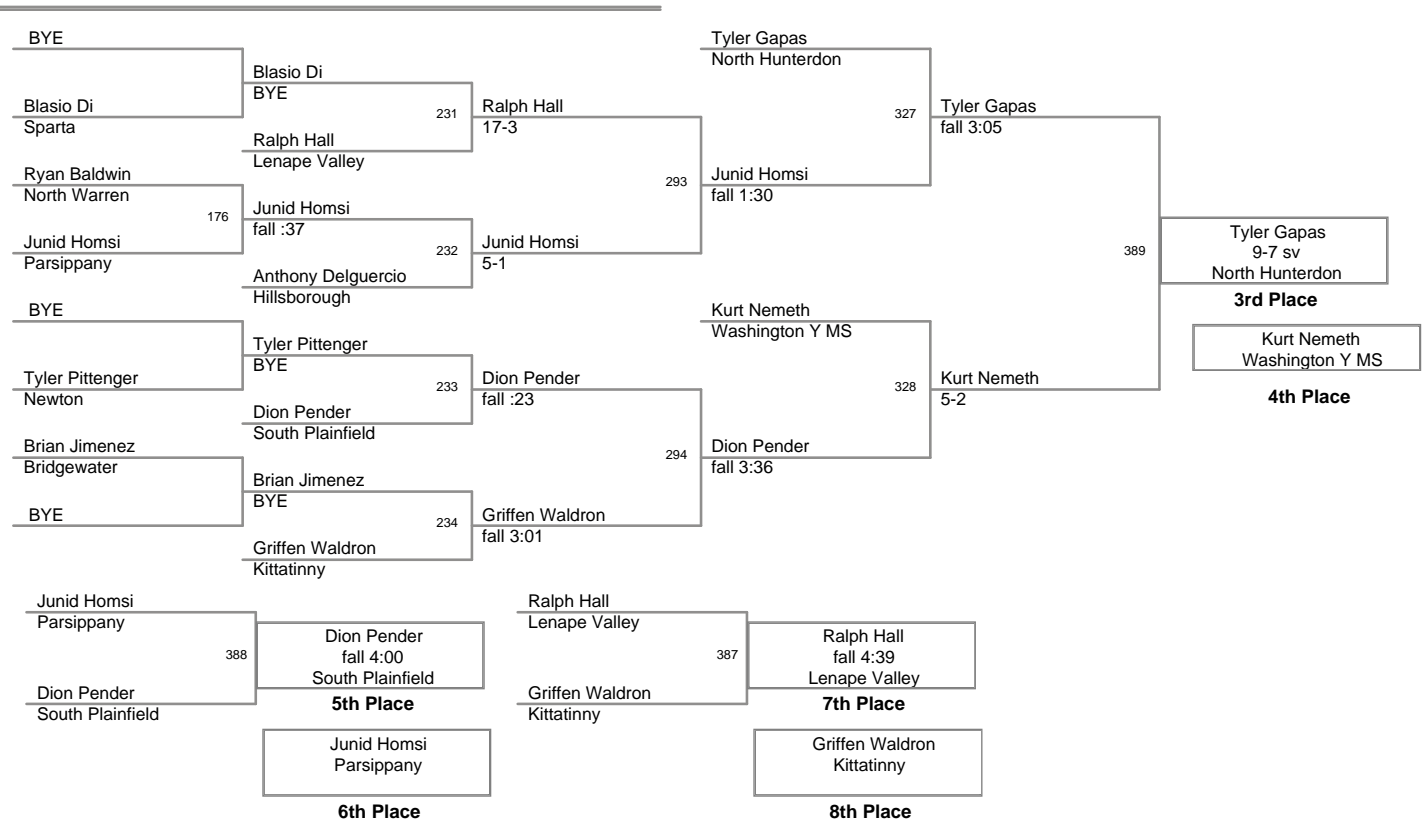

**112 Lbs**

**119 Lbs**

Grade School League  
Varsity

124 Lbs

**132 Lbs**

**140 Lbs**

**150 Lbs**

**175 Lbs**