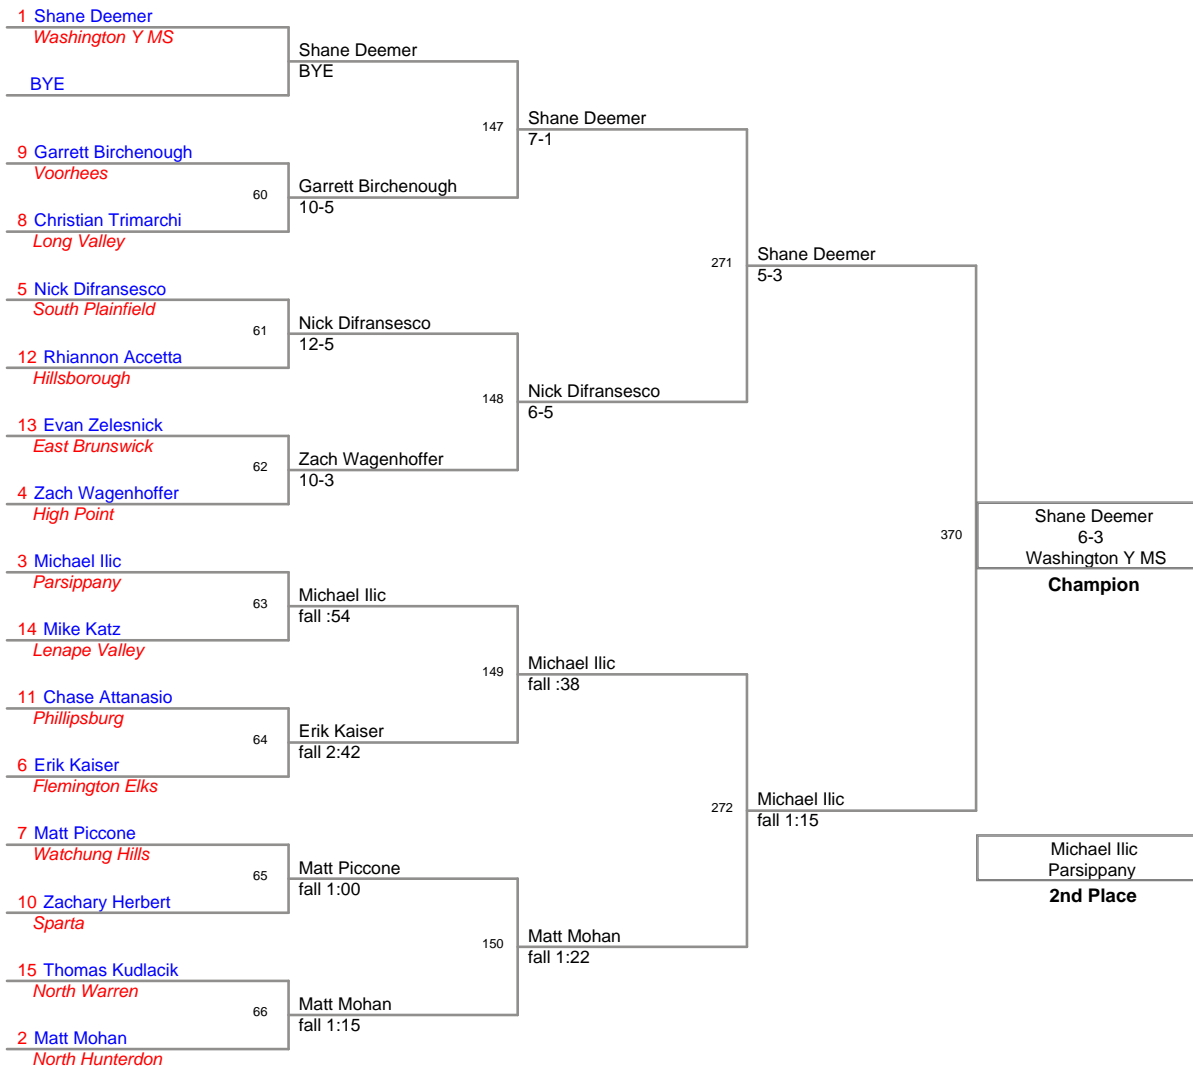

**75 Lbs**

**80 Lbs**

**85 Lbs**

**90 Lbs**

**95 Lbs**

Grade School League  
Varsity

**100 Lbs**

**107 Lbs**

**112 Lbs**

**119 Lbs**

Grade School League  
Varsity

124 Lbs

**132 Lbs**

**140 Lbs**

**150 Lbs**

**175 Lbs**