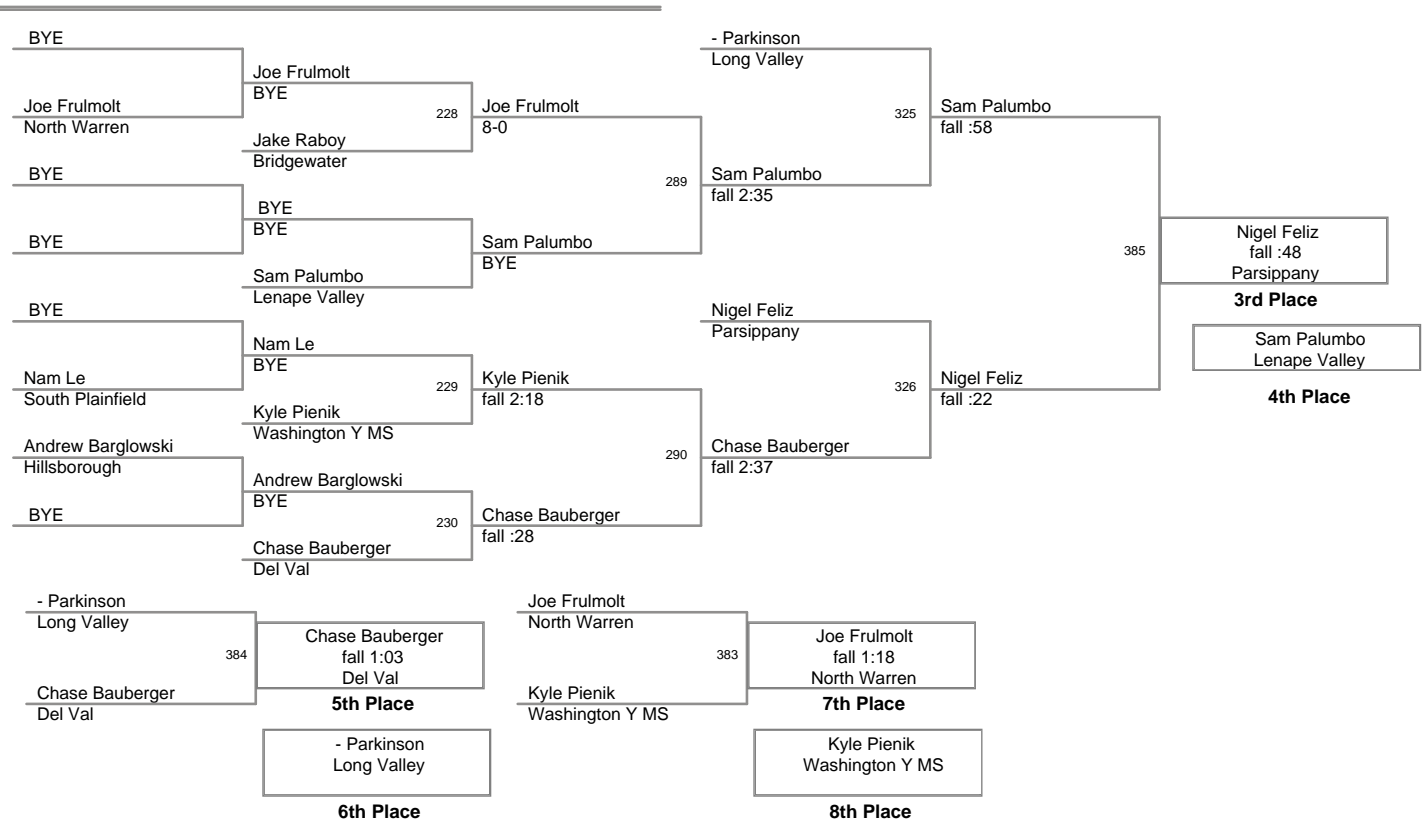

**112 Lbs**

**119 Lbs**

Grade School League  
Varsity

124 Lbs

**132 Lbs**

**140 Lbs**

**150 Lbs**

**175 Lbs**