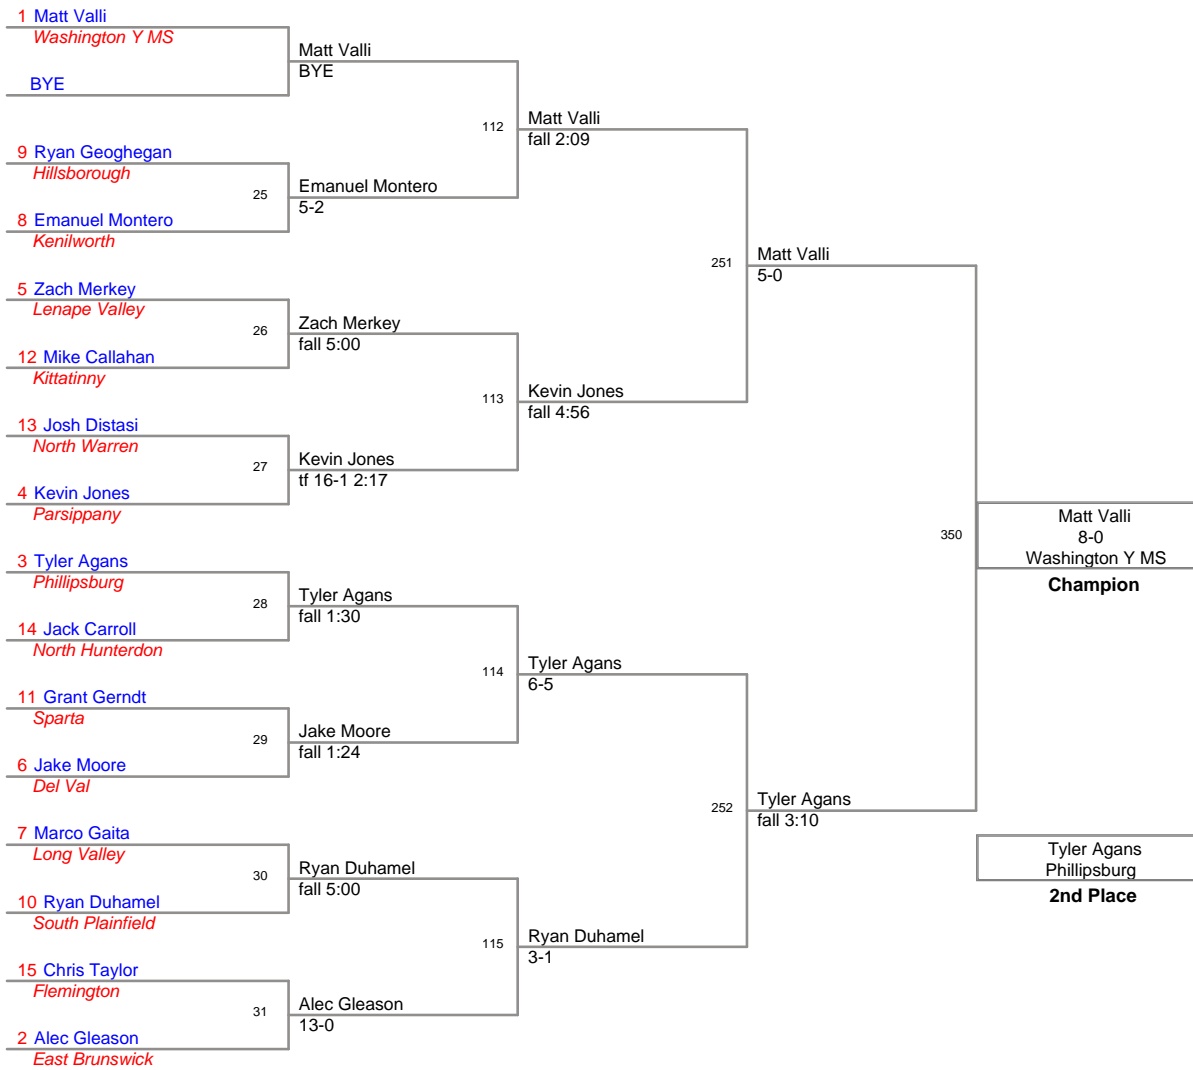

**75 Lbs**

**80 Lbs**

**85 Lbs**

**90 Lbs**

**95 Lbs**

Grade School League  
Varsity

**100 Lbs**

**107 Lbs**

**112 Lbs**

**119 Lbs**

Grade School League  
Varsity

124 Lbs

**132 Lbs**

**140 Lbs**

**150 Lbs**

**175 Lbs**