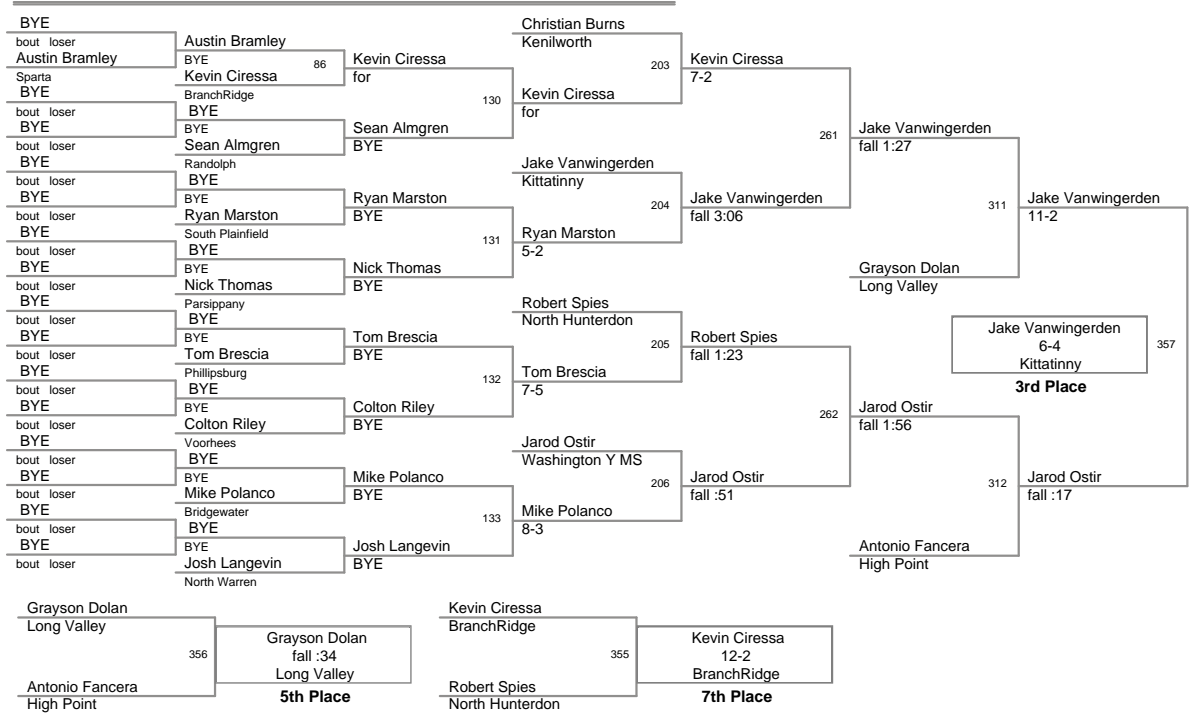

**75 Lbs**

**80 Lbs**

**85 Lbs**

**90 Lbs**

**95 Lbs**

Grade School League  
Varsity

**100 Lbs**

**107 Lbs**