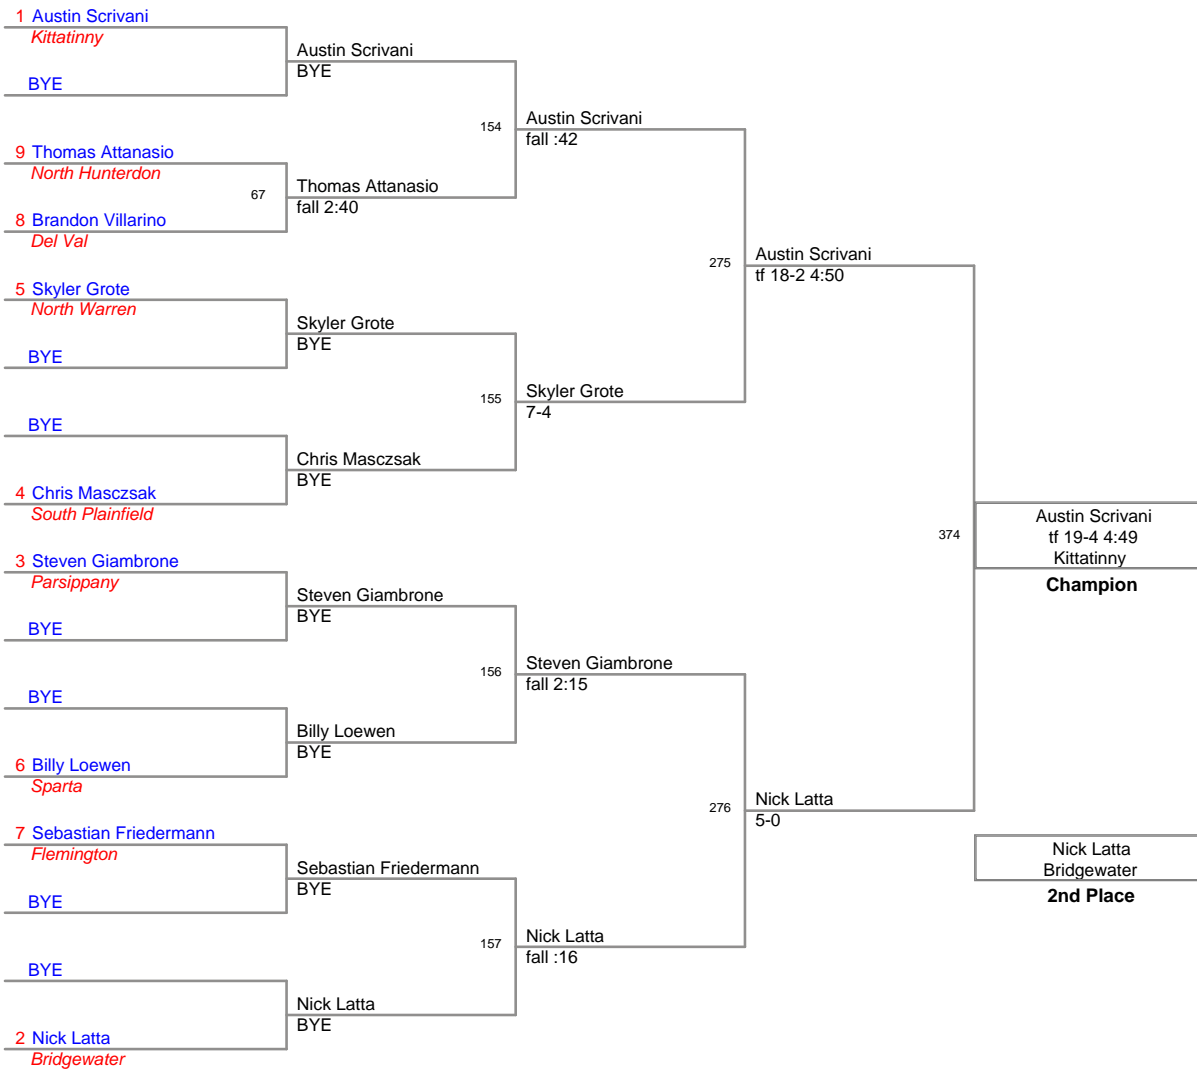

**75 Lbs**

**80 Lbs**

**85 Lbs**

**90 Lbs**

**95 Lbs**

Grade School League  
Varsity

**100 Lbs**

**107 Lbs**

**112 Lbs**

**119 Lbs**

Grade School League  
Varsity

124 Lbs

**132 Lbs**

**140 Lbs**

**150 Lbs**

**175 Lbs**

Grade School League  
Varsity

**240 Lbs**