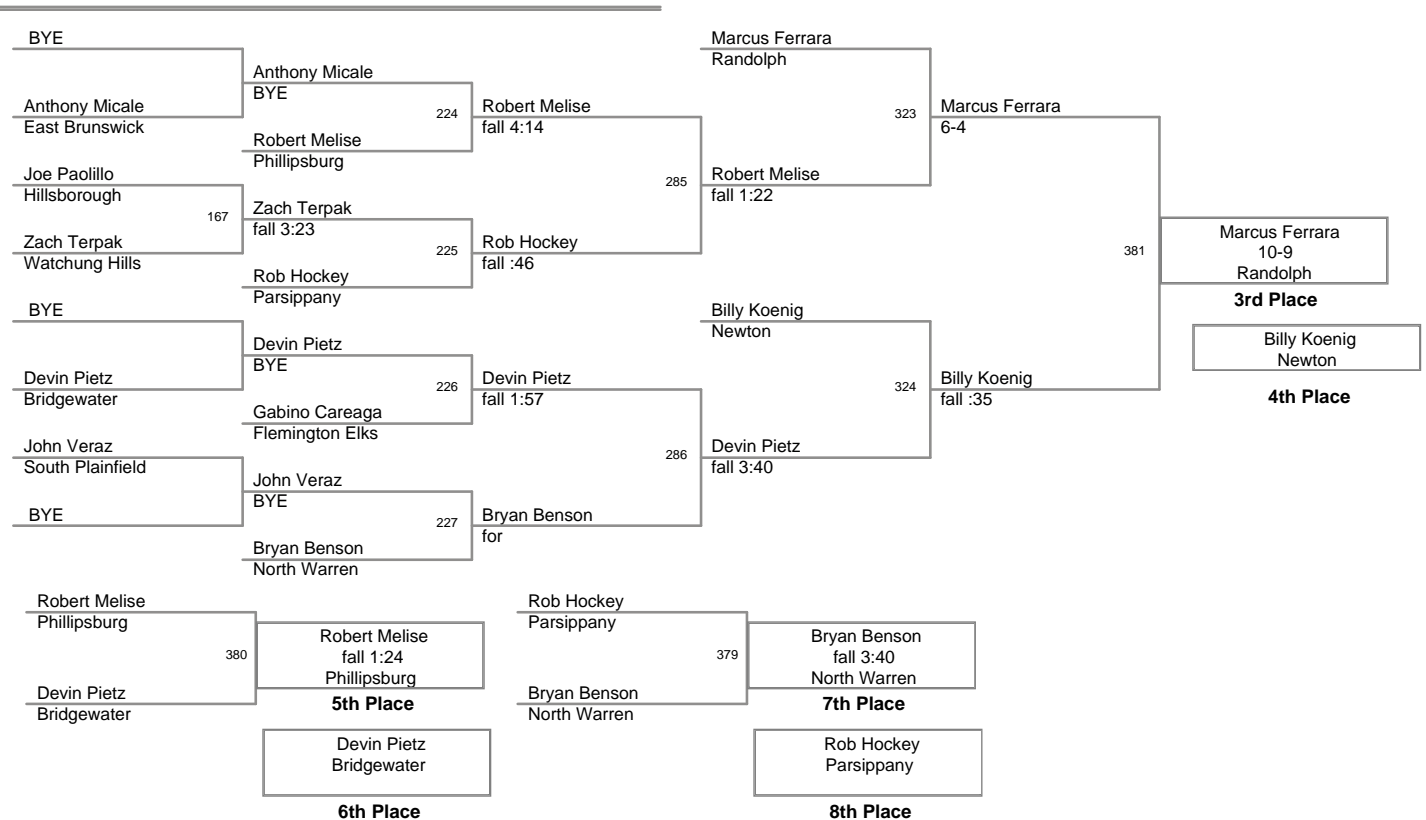

**112 Lbs**

**119 Lbs**

Grade School League  
Varsity

124 Lbs

**132 Lbs**

**140 Lbs**

**150 Lbs**

**175 Lbs**