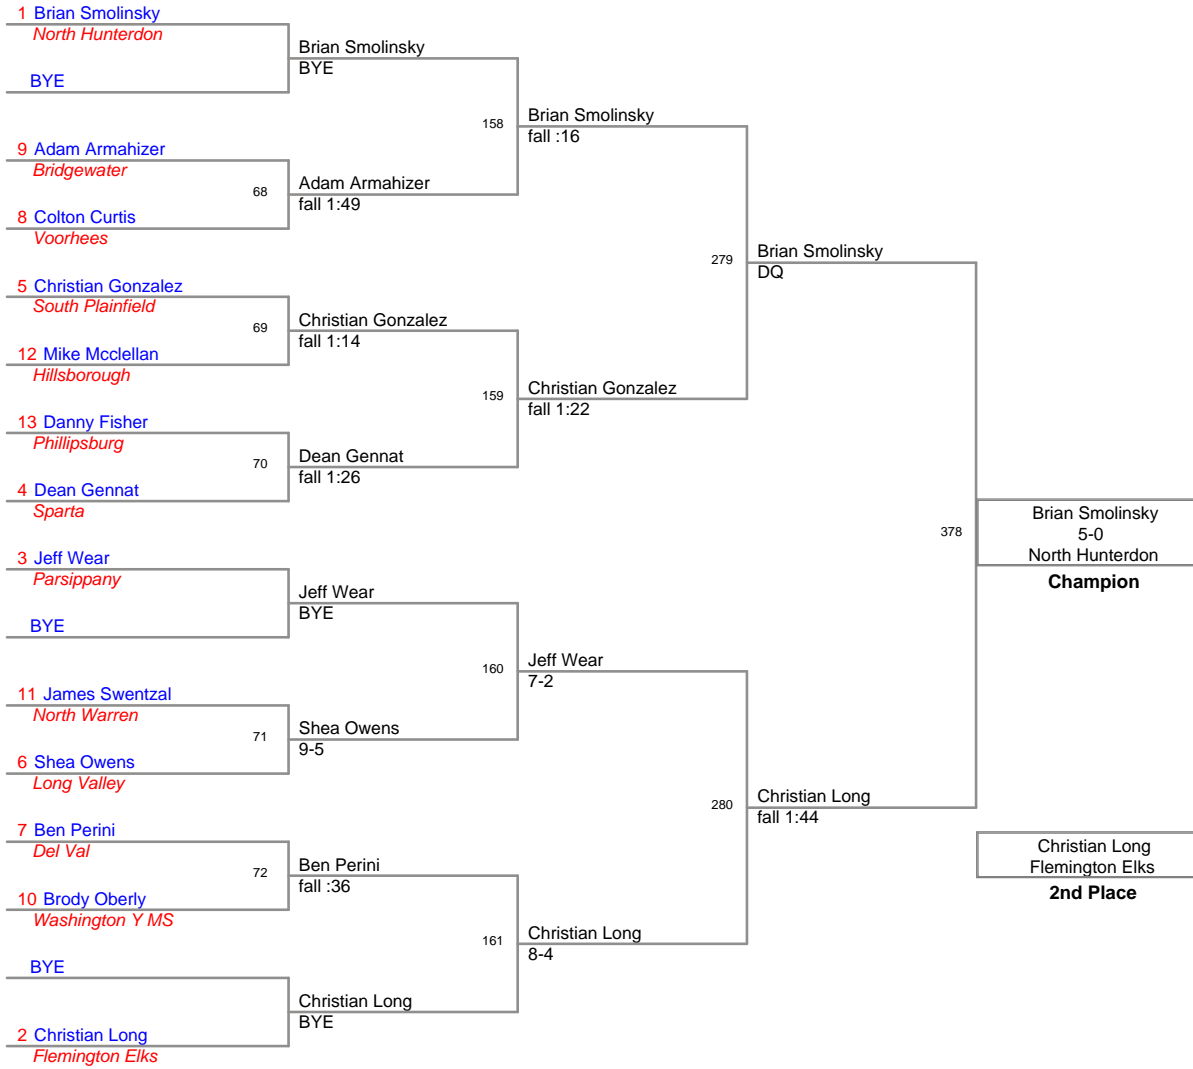

**112 Lbs**

**119 Lbs**

Grade School League  
Varsity

124 Lbs

**132 Lbs**

**140 Lbs**

**150 Lbs**

**175 Lbs**