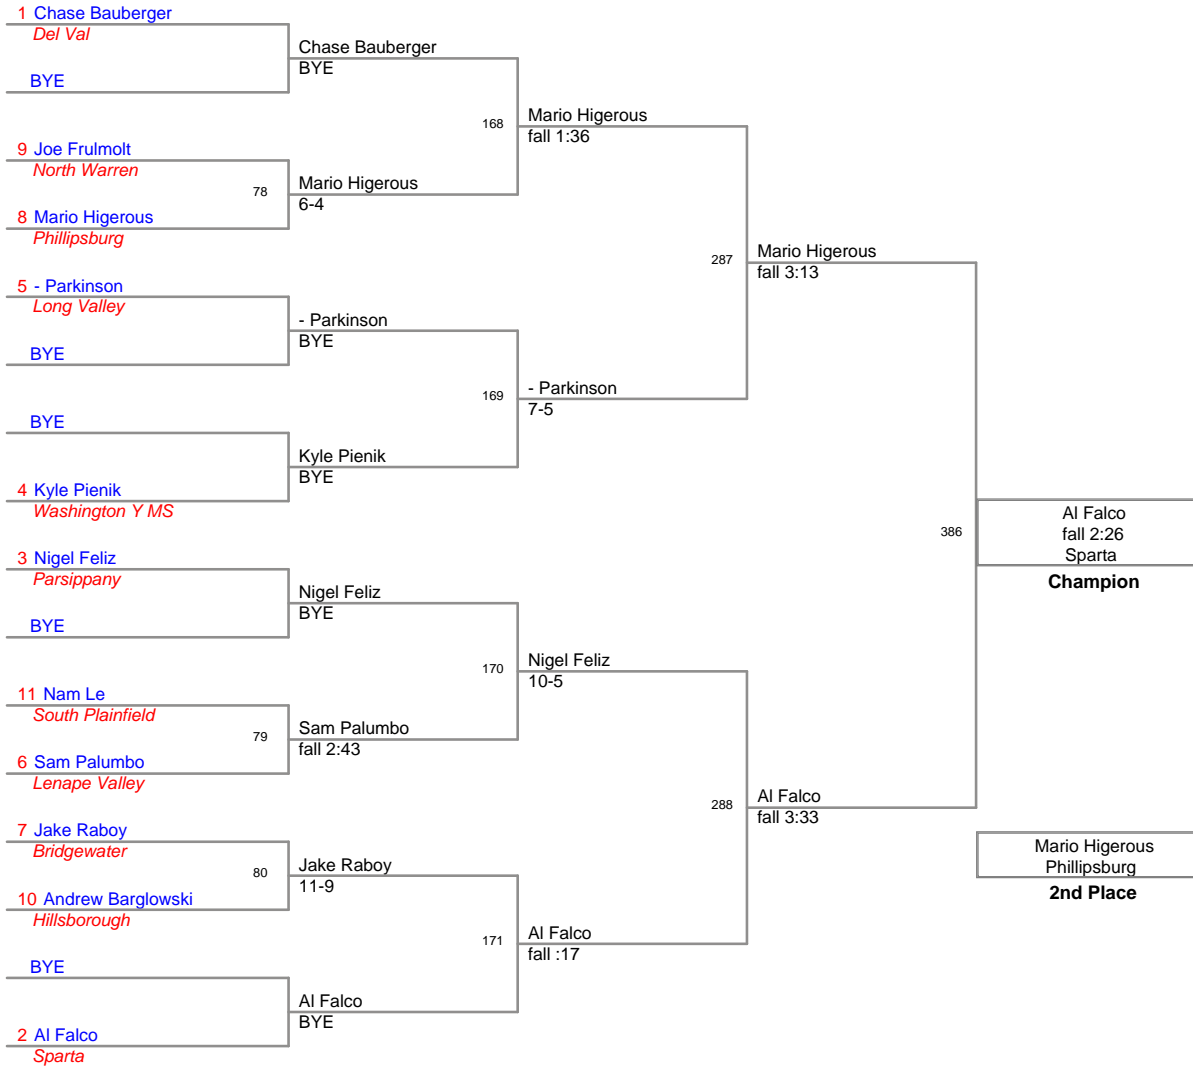

**75 Lbs**

**80 Lbs**

**85 Lbs**

**90 Lbs**

**95 Lbs**

Grade School League  
Varsity

**100 Lbs**

**107 Lbs**

**112 Lbs**

**119 Lbs**

Grade School League  
Varsity

124 Lbs

**132 Lbs**

**140 Lbs**

**150 Lbs**

**175 Lbs**