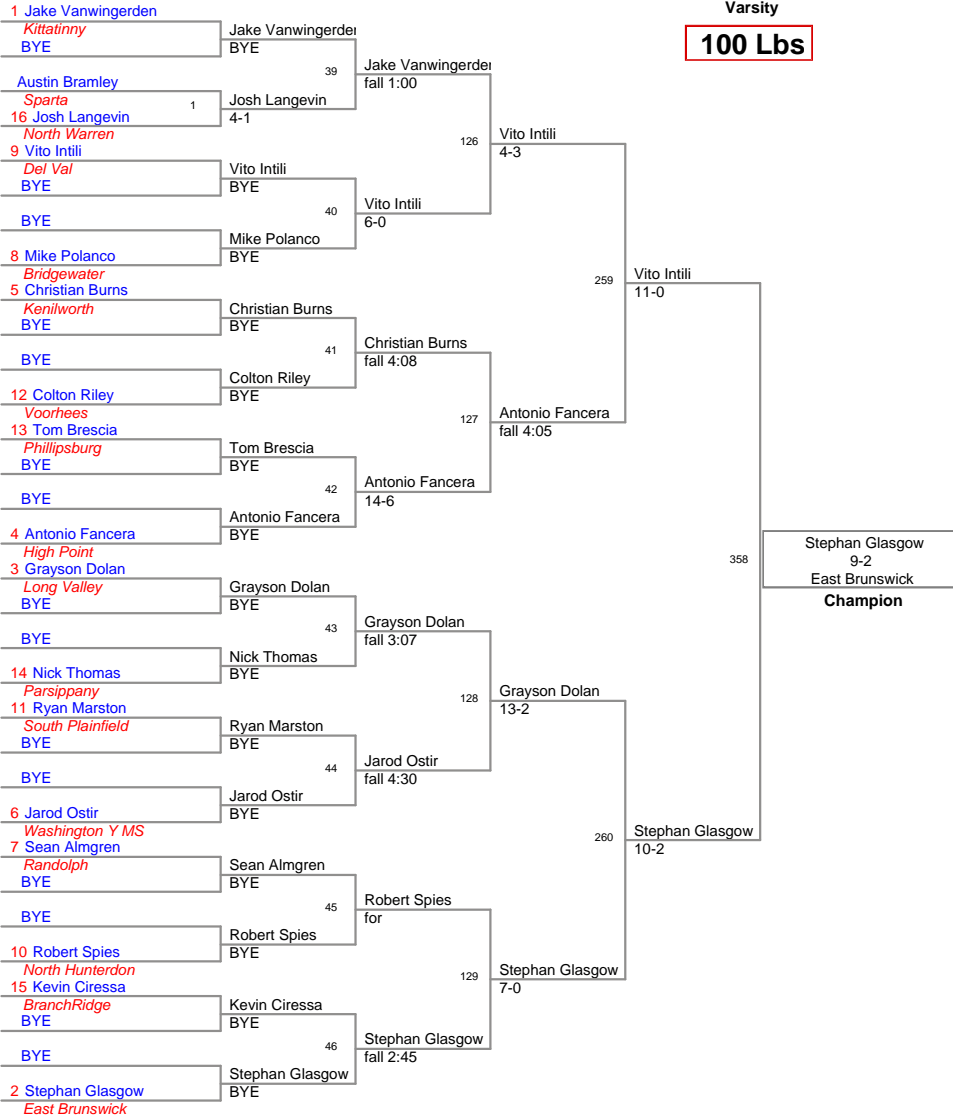

**75 Lbs**

**80 Lbs**

**85 Lbs**

**90 Lbs**

**95 Lbs**

Grade School League  
Varsity

**100 Lbs**

**107 Lbs**

**112 Lbs**

**119 Lbs**

Grade School League  
Varsity

124 Lbs

**132 Lbs**

**140 Lbs**

**150 Lbs**

**175 Lbs**

Grade School League  
Varsity

**240 Lbs**