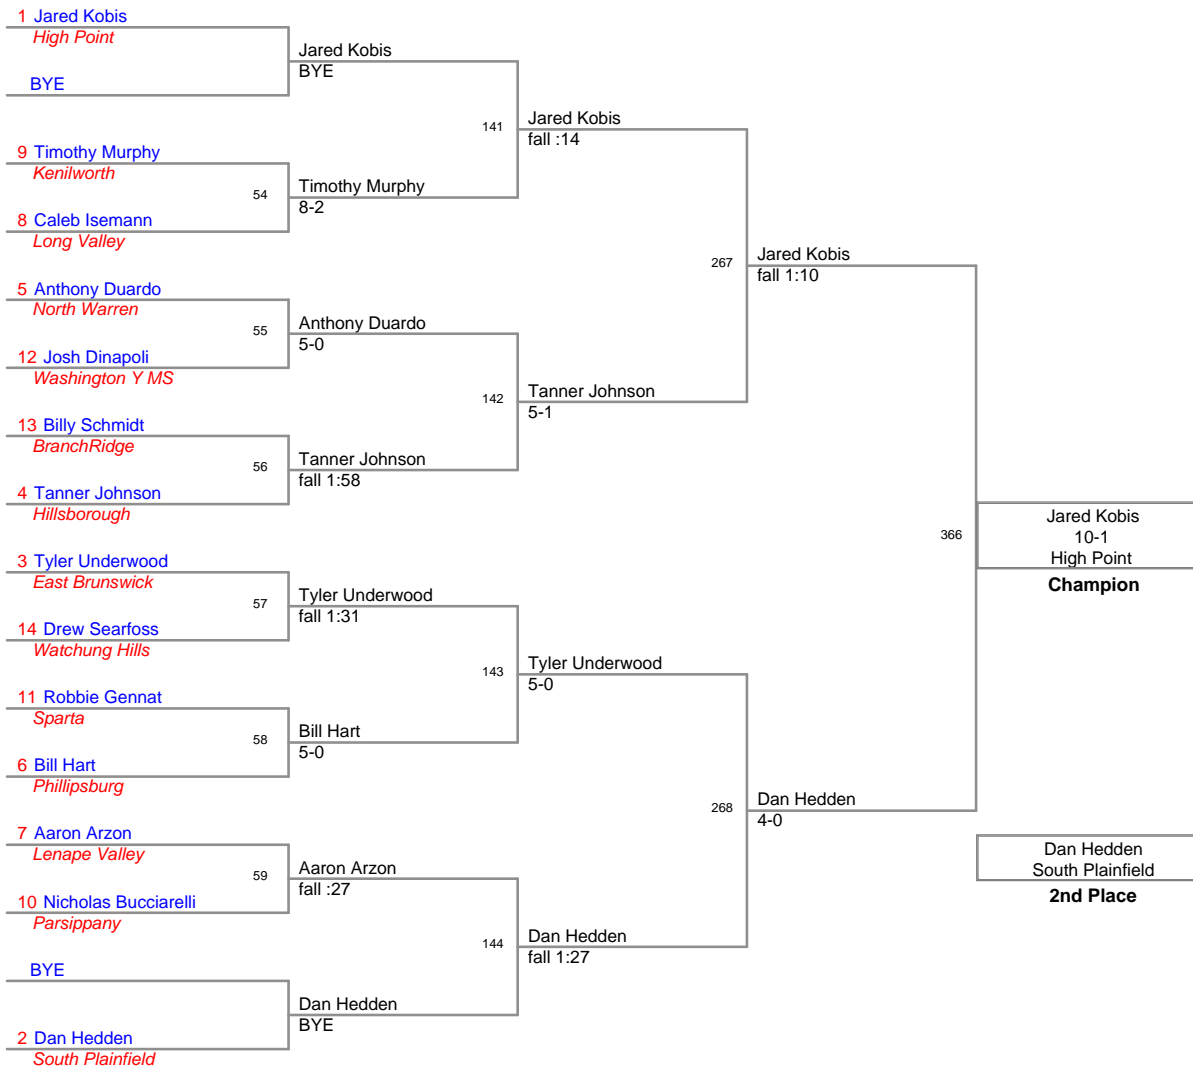

**75 Lbs**

**80 Lbs**

**85 Lbs**

**90 Lbs**

**95 Lbs**

Grade School League  
Varsity

**100 Lbs**

**107 Lbs**

**112 Lbs**

**119 Lbs**

Grade School League  
Varsity

124 Lbs

**132 Lbs**

**140 Lbs**

**150 Lbs**

**175 Lbs**